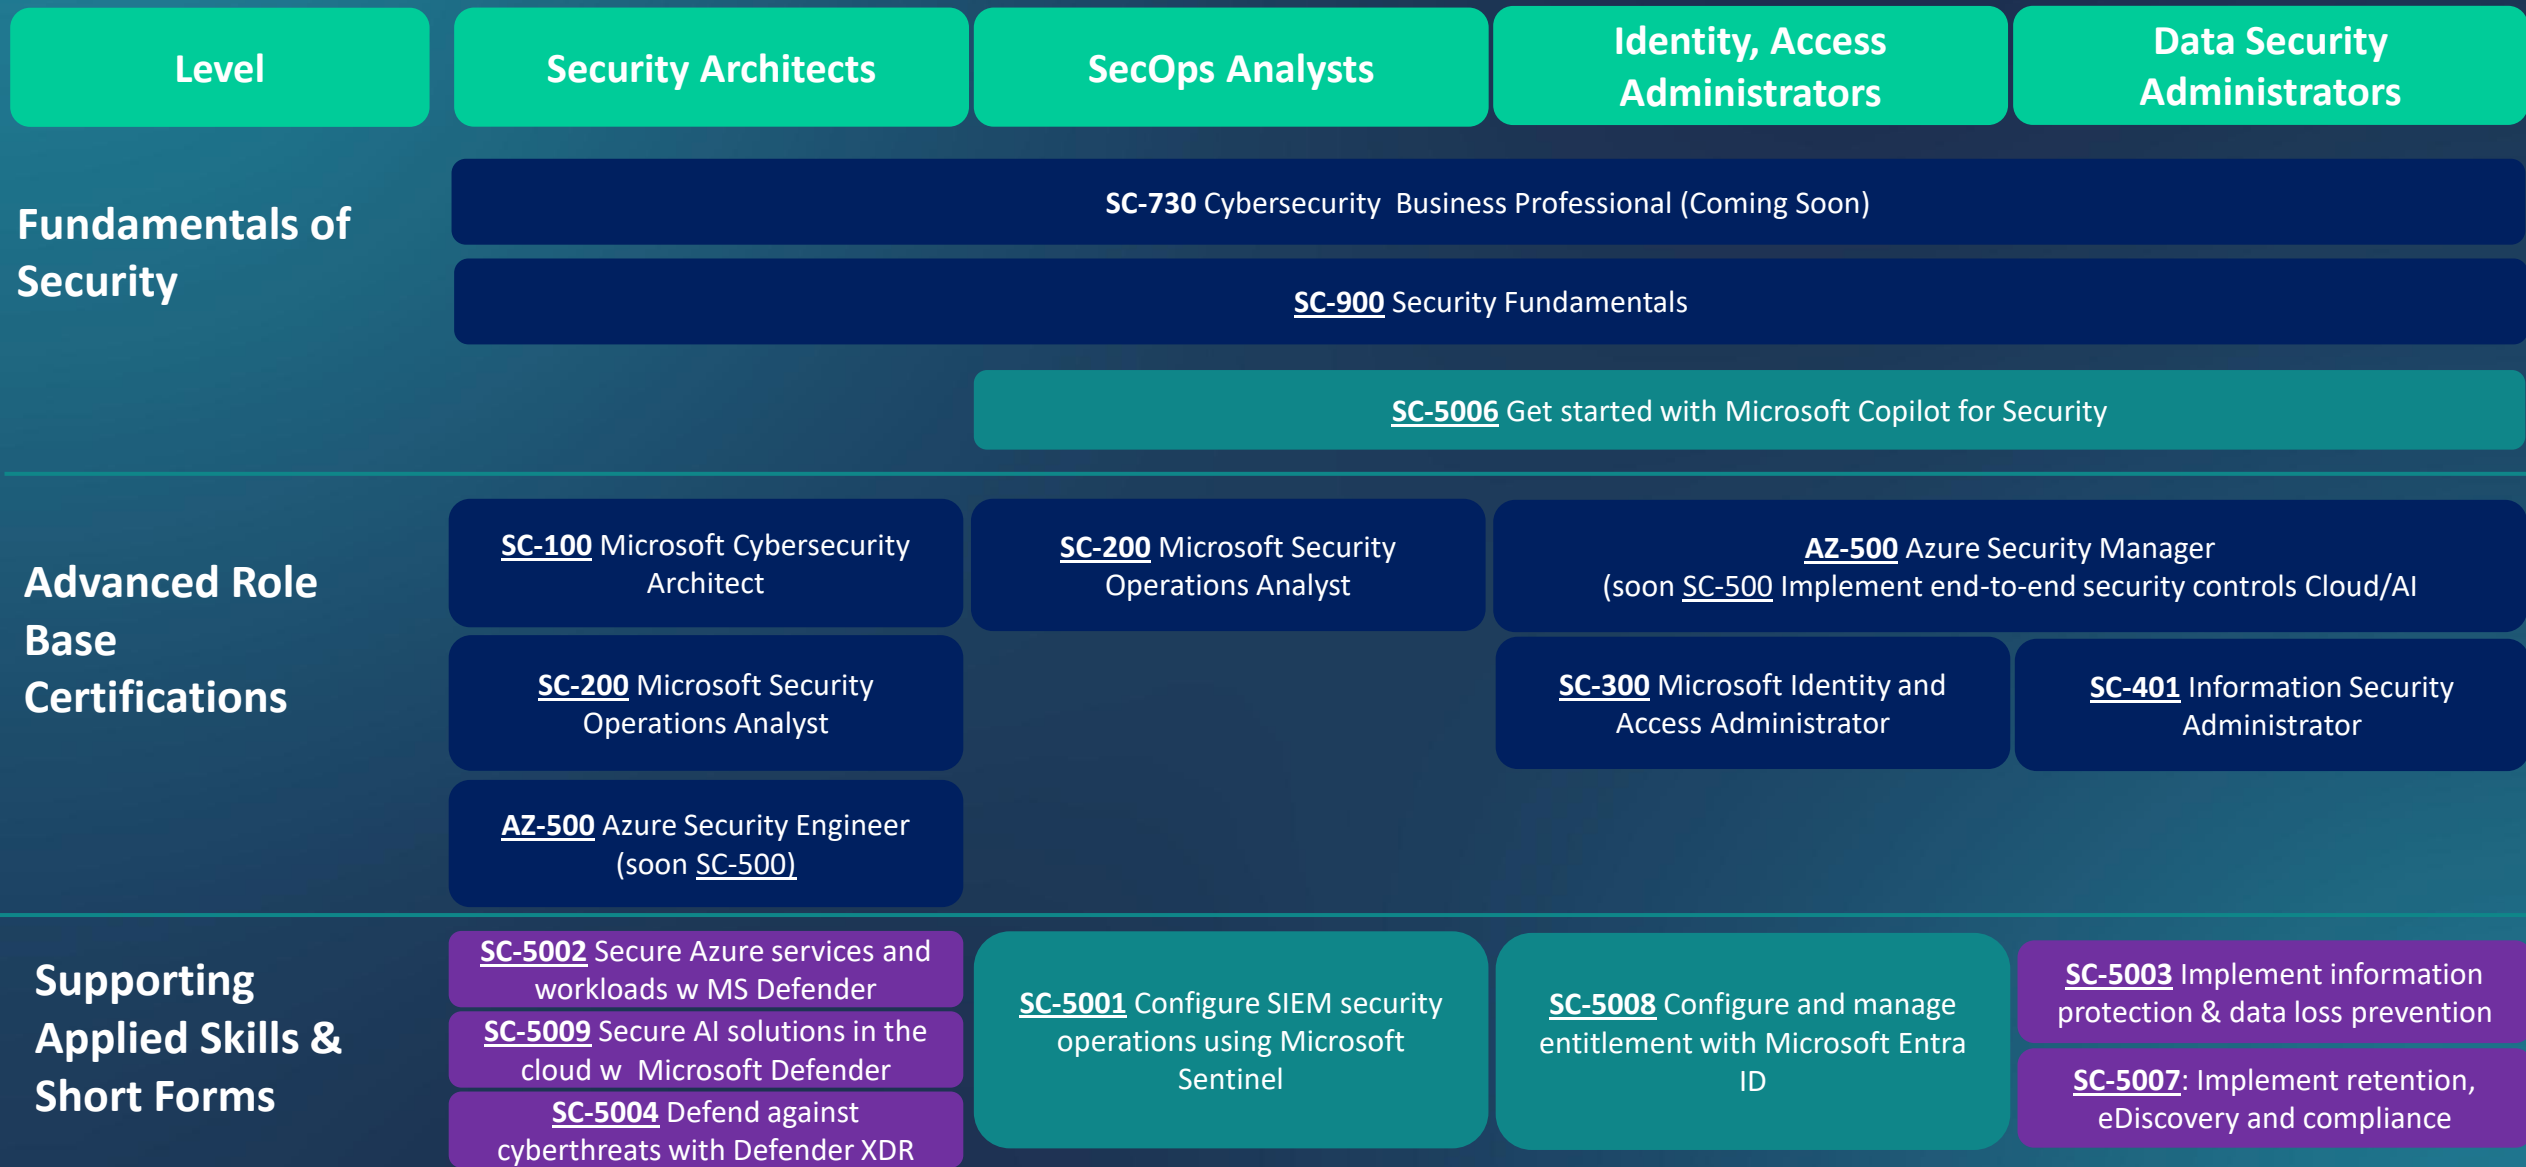

Security Learner Journey UK

MS Role-Based Training (Certification)

Applied Skills (Assessment)

Short-Term ILT Courses (no Cert/Assessment)

May 2026